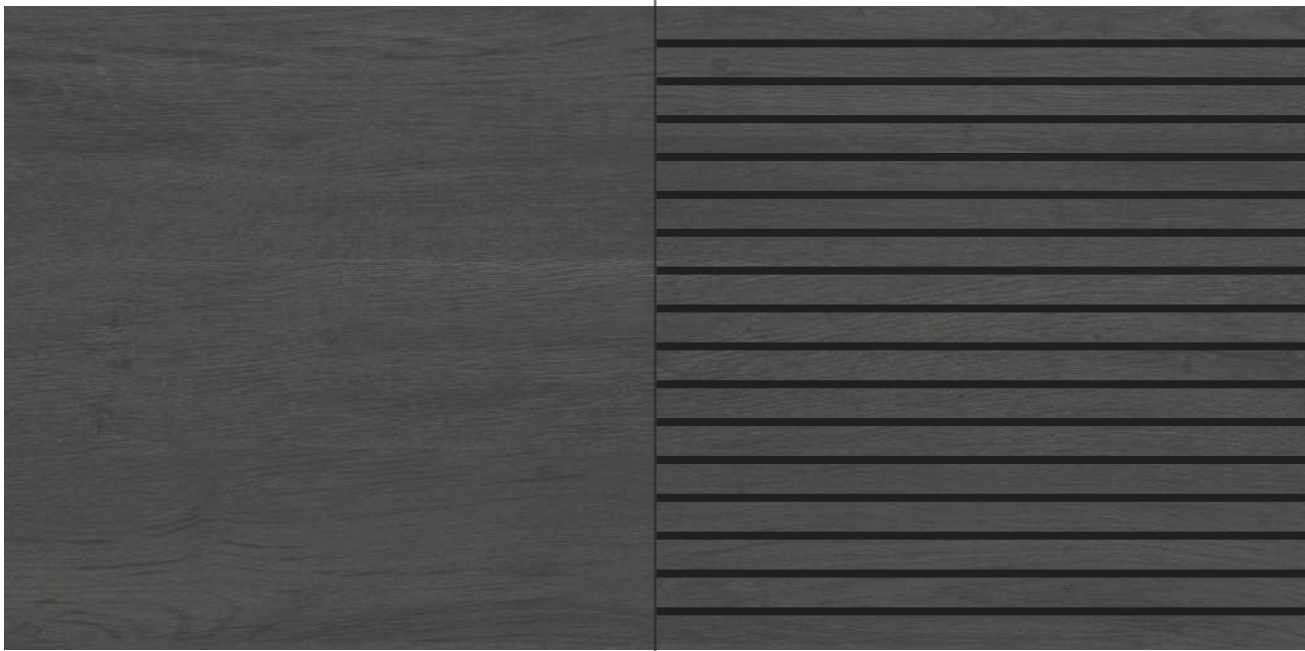

M-07
roble

blanco 1

blanco 2
NCS-S-1002-Y50R

beige
NCS-S-3005-Y80R

visión
NCS-S-5005-Y20R

verde
NCS-S-5010-B30G

azul
NCS-S-6010-R90B

ocre
NCS-S-3040-Y20R